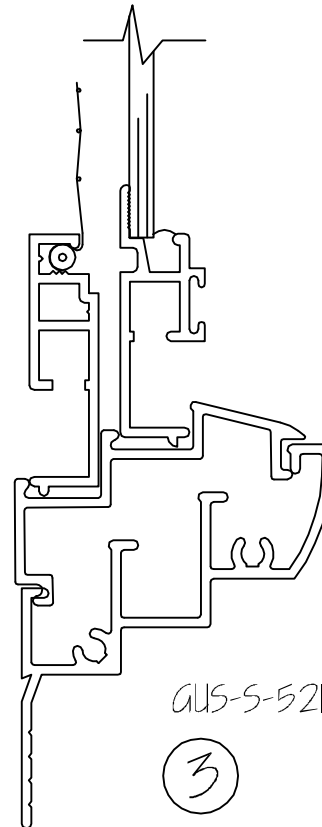

NOT TO SCALE

①

MODEL 60
TRIPLE TRACK STORM
EXTERIOR MOUNT

SCALE: FULL SIZE

STERGIS
 WINDOWS · DOORS