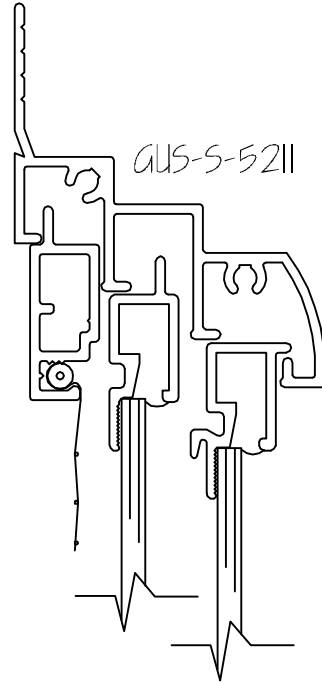

NOT TO SCALE

①

MODEL 60
TRIPLE TRACK STORM
EXTERIOR MOUNT

SCALE: FULL SIZE

STERGIS
 WINDOWS · DOORS