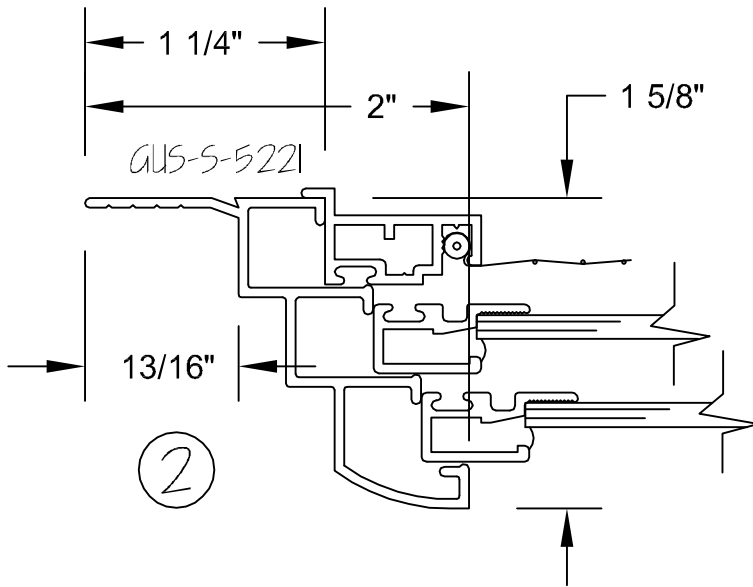

NOT TO SCALE

①

MODEL 60
TRIPLE TRACK STORM
EXTERIOR MOUNT

SCALE: FULL SIZE

STERGIS
 WINDOWS · DOORS